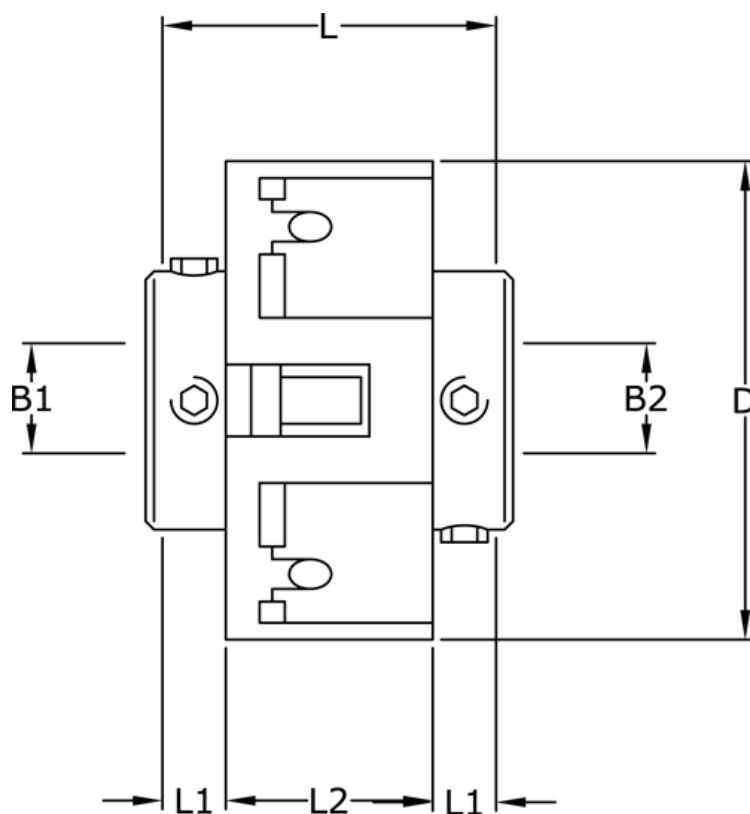

Article number: 3322201272228

Description: Uni-Lat Coupling size 201.27.22.28
set screw hub, bore 6/8 mm

Measures

| | |
|-------|--------|
| B1 | = 6 |
| B2 | = 8 |
| D | = 27 |
| L | = 19.1 |
| L1 | = 6.1 |
| L2 | = 6.9 |
| Screw | = M3 |